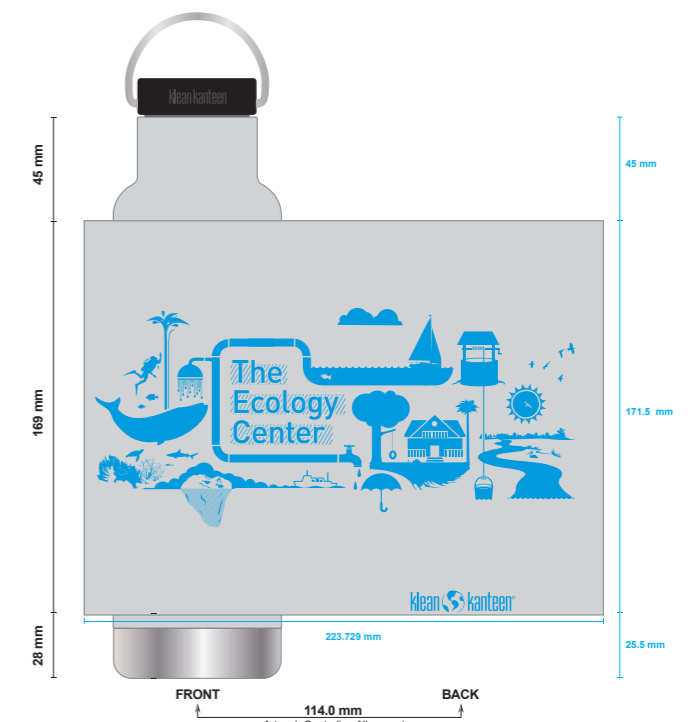

ACCEPTED FILES

- Vector: Ai, EPS, or PDF

Custom Pantone Colors

Mockup of Screen Printing Full Wrap

Pad Printing

Our pad printing process is best for detailed logos or artwork that requires tight registration. Pad printing is done in a square print area on each side and up to five colors on each side. Pad printing is used for multi-color logos on 12oz Camp Mugs and 14oz Rise Mugs.