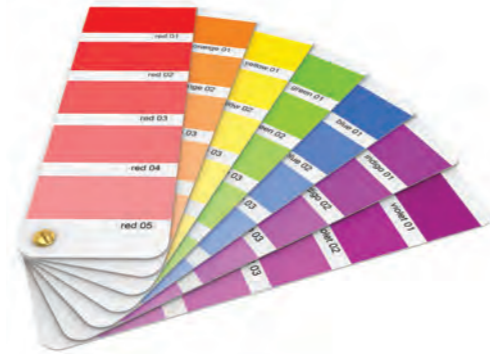

Artwork Requirements

Artwork Preparation

We prefer artwork to be scalable vector graphics designed in Adobe Illustrator CS3 or later.

Digital Printing

Artwork can be vector or raster and may be full-color (CMYK).

Print the full length of a product (up to 8.6") in a single print cycle.

ACCEPTED FILES

- Vector: Ai, EPS, or PDF
- Raster: jpeg, TIF, png, or PDF

Laser Marking, Screen and Pad Printing

For this kind of printing, artwork must be scalable vector graphics with specified Pantone color. Ai/EPS preferably as a PDF.

Don't have a vector? No worries, send the largest resolution file you have and we will have it vectored. Fees may apply.

ACCEPTED FILES

- Vector: Ai, EPS, or PDF

Colors

We select our ink colors from Pantone's swatch deck. Pantone is the worldwide language for communicating colors. If you're not familiar with Pantones, simply provide colors using standard color names (i.e., red, green, etc.). You may select custom colors from [Pantone's website](#).

Need Help?

We're happy to help you select the best printing style, with your artwork and product choice in mind.

Contact our Co-Brand team:
cobrand@kleankanteen.com
800.767.3173